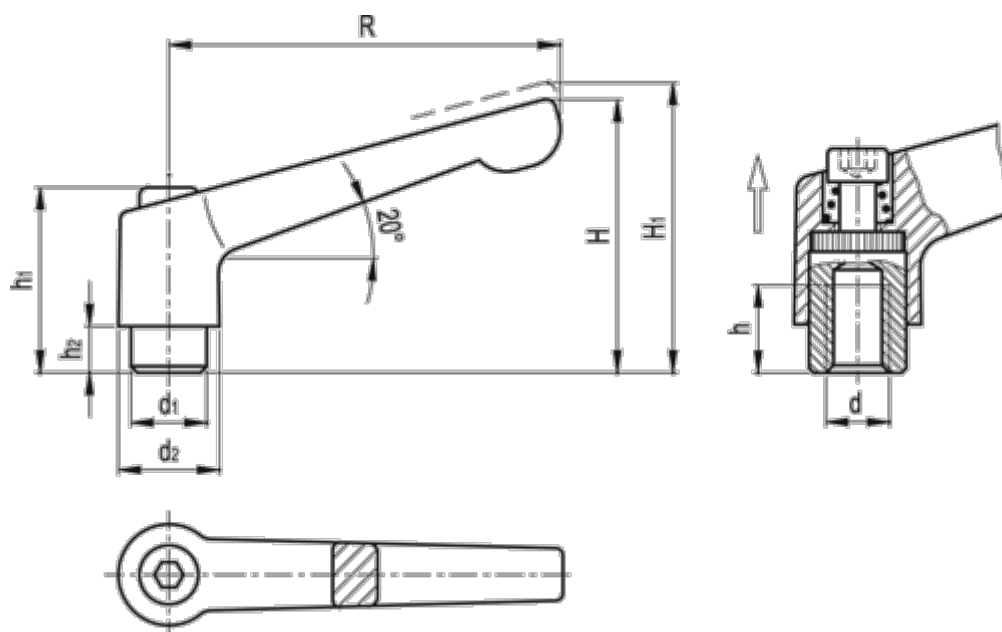

Article number: 2048449611

Description: E+G Adjustable handle
GN 300.5-63-M6, st. steel

Measures

d = M6	R = 63
d1 = 13.5	Weight (g) = 90
d2 = 17.5	
h = 11	
H = 45	
h1 = 31.0	
H1 = 49.0	
h2 = 6.5	